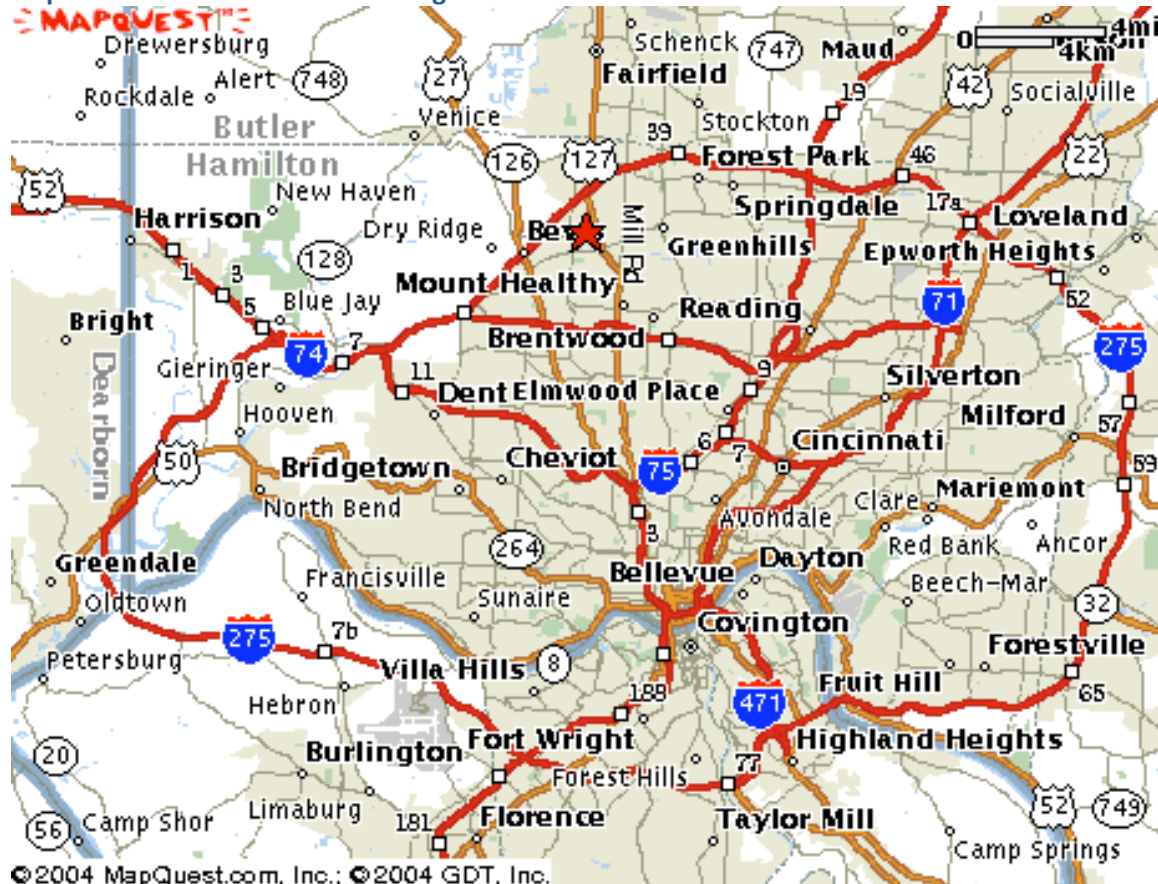

Cincinnati Casting Tournament—

Distance Sat 6/16, Accuracy Sun 6/17.

If you are interested in improving your casting and/or would like to come and observe tournament casting, please feel free to come or stop by. Distance on Saturday will be on grass at Waycross Elementary school. Accuracy events will be at the Cincinnati Central Turners at the end of Pinney Lane. I have heard that some excellent casters plan to attend. If you just want to come and hang out, please feel free to stop by.

The distance events will again be held at the Waycross field (red star). Accuracy events will be at the lake (Blue Star). For directions call Andy Statt: cell 513-504-0063. Questions on the event: Beth & Andy Statt: home 513-899-2668.

Directions to the lake for accuracy events:

Take I-275 to the Mt Healthy Exit (Route 127) Go south onto Hamilton Avenue. Go about 1.5 miles and take a right onto Pinney Lane. Go to the end of Pinney lane. Follow the gravel drive to the left around the lake.

Maps to the Field and to the Casting Club at Central Turners:

Directions to the distance field:

Take I-275 and get off at the Mt Healthy exit (route 127). Go south for a short distance and look to left. When you see McDonalds turn left. This is Waycross Road. This distance field is on this road. Go 3 miles till you see a school on the right. You can plug the address of 857 Waycross, Cincinnati into your GPS and it should get you there. See the picture below.